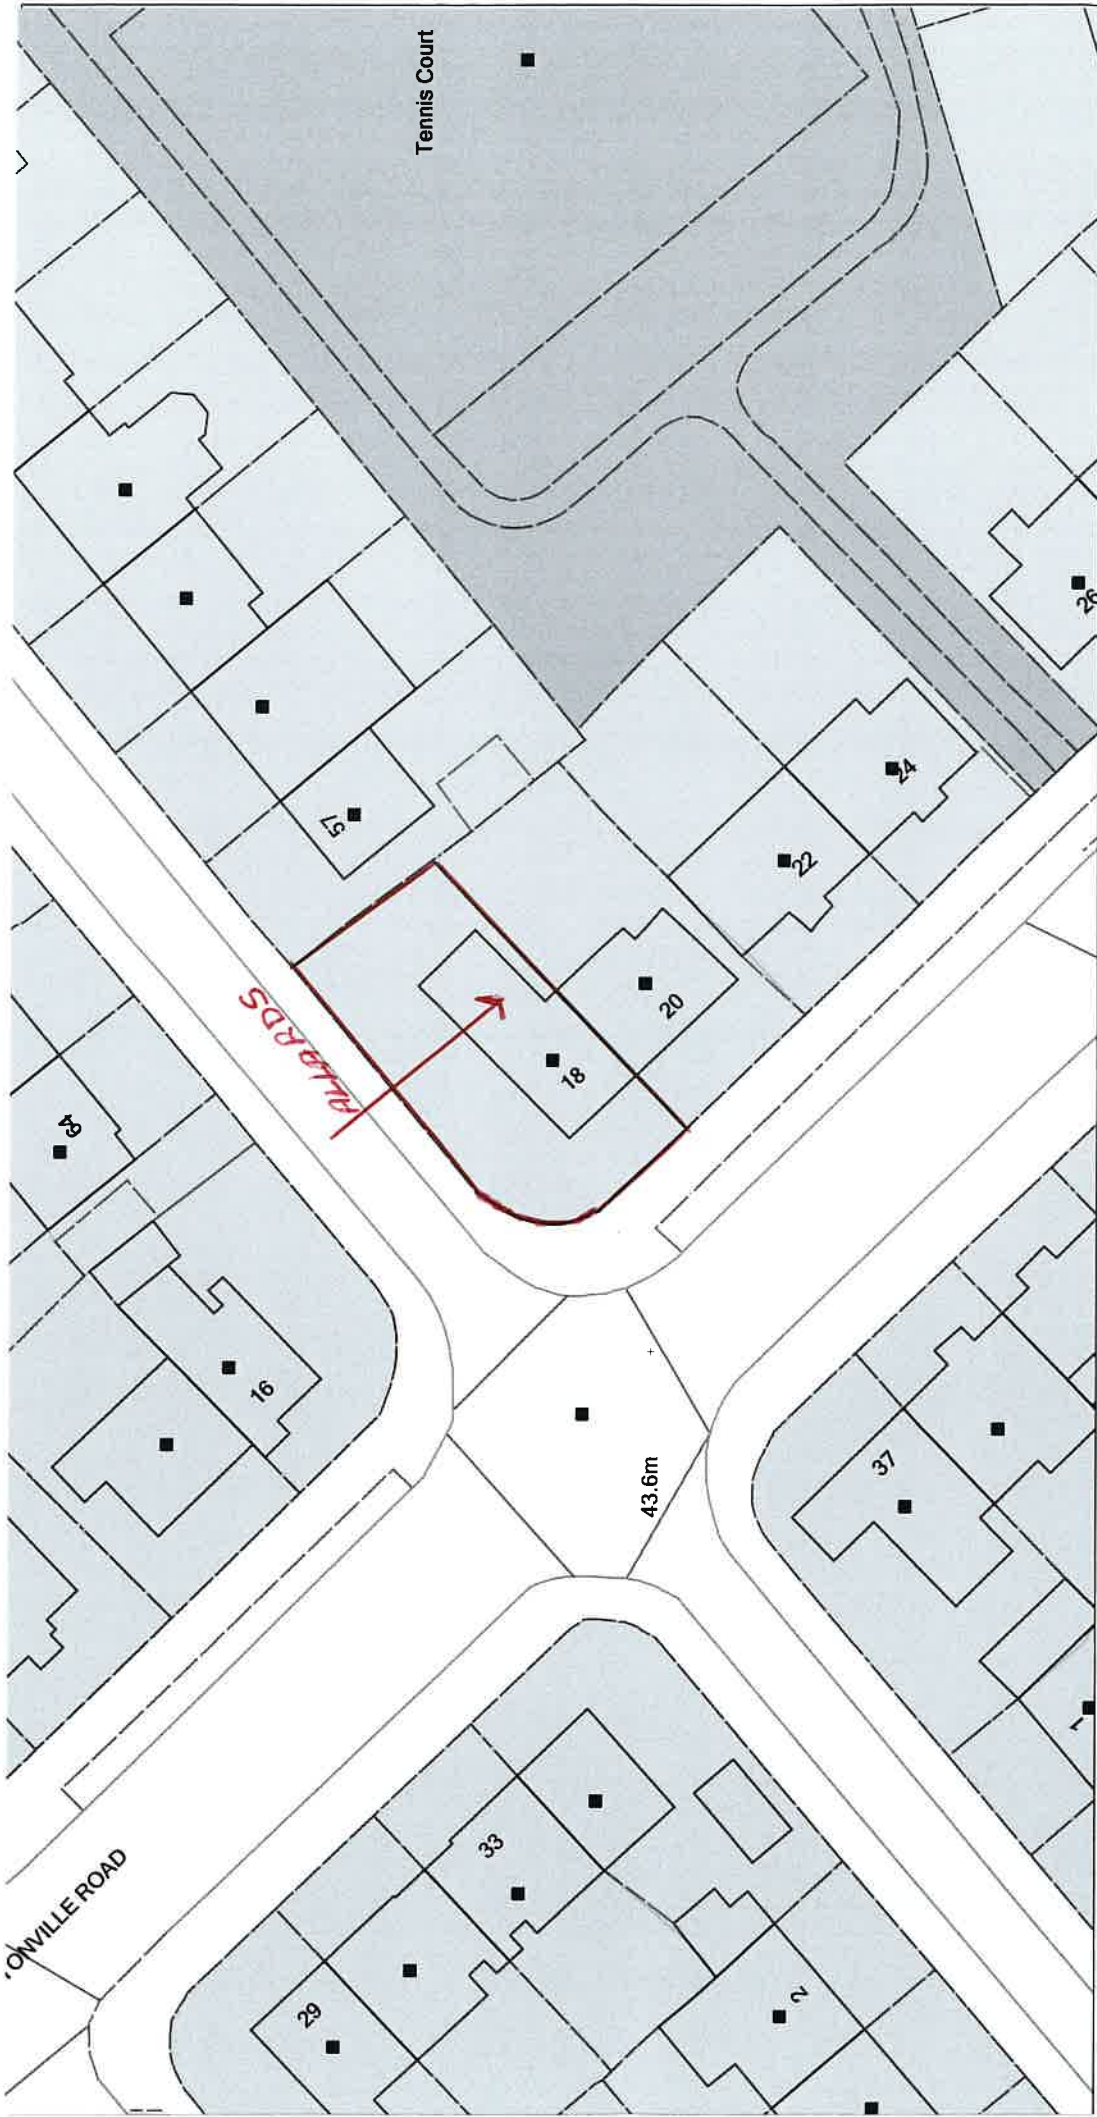

APPENDIX 3

Allards

Not Set

North Tyneside Council

Reproduced from the Ordnance Survey material with the permission of Ordnance Survey on behalf of the Controller of Her Majesty's Stationary Office © Crown Copyright 2012. Unauthorised reproduction infringes Crown Copyright and may lead to prosecution or civil proceedings.
 North Tyneside Council © Crown Copyright and database right 2012.
 Ordnance Survey Licence Number 0100016801

Organisation	North Tyneside Council	Date	25 July 2022
Department	North Tyneside Council	SLA Number	100016801
Comments	Not Set	Scale :	1:490